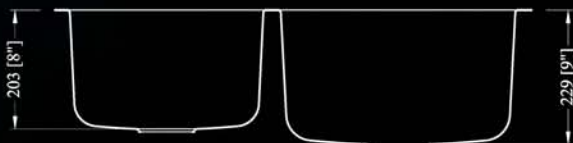

Specifications:

- ▶ Exclusive Klazz Collection
- ▶ 18 Gauge T-304 Stainless Steel
- ▶ 32" X 18 1/2" X 9"
- ▶ 20mm/0.75 Radius Covered
- ▶ Double Bowl Under Mount Sink

Rough In Dimensions:

Diagram:

Description: