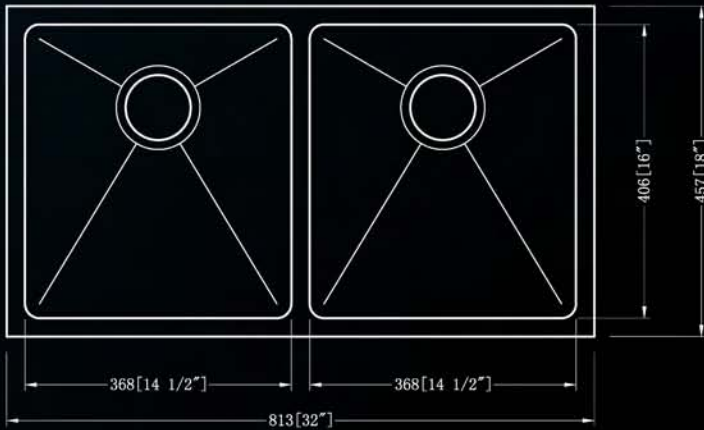

Specifications:

- ▶ Exclusive Klazz Collection
- ▶ 16 Gauge T-304 Stainless Steel
- ▶ 32" X 18" X 10"
- ▶ 20mm/0.75 Radius Covered Center
- ▶ Double Bowl Under Mount Sink

Rough In Dimensions:

Diagram:

Description: