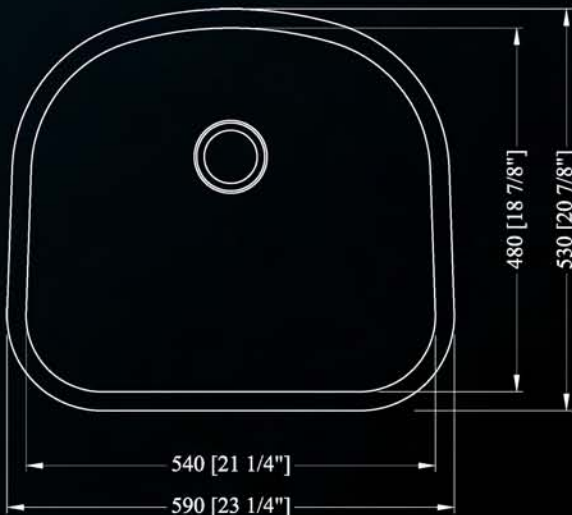

Specifications:

- ▶ Exclusive Klazz Collection
- ▶ 18 Gauge T-304 Stainless Steel
- ▶ 23 1/4" X 20 7/8" X 9"
- ▶ 20mm/0.75 Radius Covered
- ▶ Single Bowl Under Mount Sink

Rough In Dimensions:

Diagram:

Description: