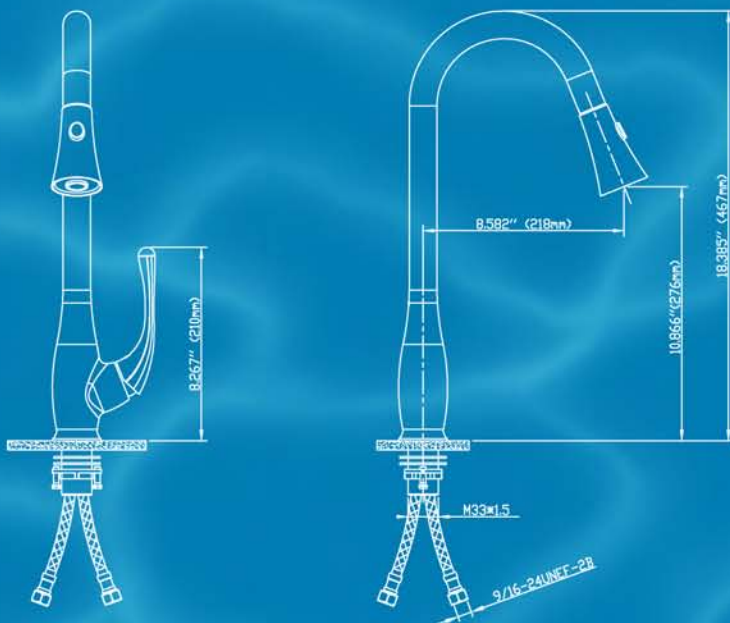

Whether you're replacing an existing faucet or selecting a one as part of a larger remodeling plan, Klazz has exactly what you need to bring out the beauty of your home kitchen.

Model: K054BN & K054CP

Single Handle High-Arch Pull Down Kitchen Faucet

Specifications:

- ▶ 35mm Ceramic Disk Cartridge
- ▶ 3/8" Compression Stainless Steel Flexible Hose Included
- ▶ Swivel Spout and Pull-Down Spray Head
- ▶ Two Function Sprayer: Spray & Bubbling
- ▶ Single Hole Installation

Brushed Nickel

Chrome

Description

Diagram

When it come to redefining the beauty of your new kitchen, nobody does it better than Klazz. Our line of stunning kitchen faucets infuse a perfect balance of beautiful design, incredible versatility and long lasting durability.