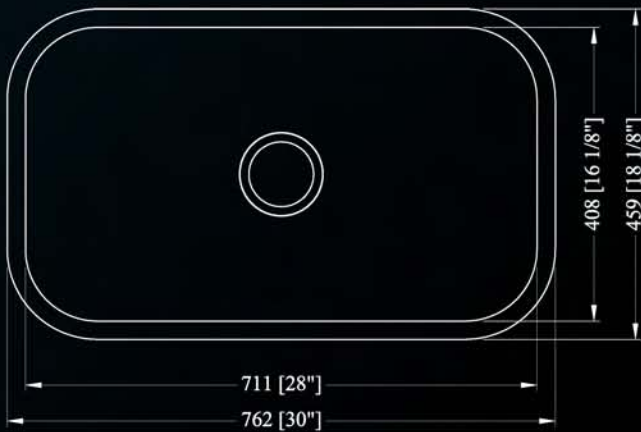

Specifications:

- ▶ Exclusive Klazz Collection
- ▶ 18 Gauge T-304 Stainless Steel
- ▶ 30" X 18 1/8" X 9"
- ▶ 20mm/0.75 Radius Covered
- ▶ Single Bowl Under Mount Sink

Rough In Dimensions:

Diagram:

Description: