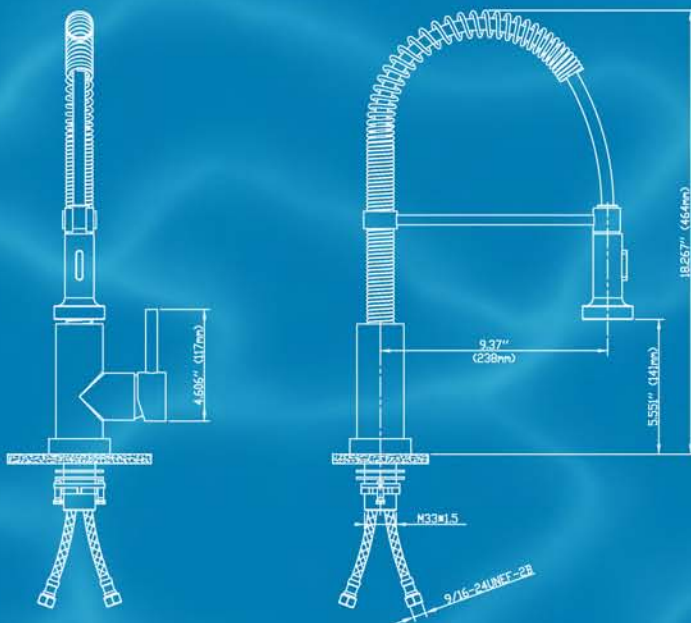

Description

Diagram

When it come to redefining the beauty of your new kitchen, nobody does it better than Klazz. Our line of stunning kitchen faucets infuse a perfect balance of beautiful design, incredible versatility and long lasting durability.

Whether you're replacing an existing faucet or selecting a one as part of a larger remodeling plan, Klazz has exactly what you need to bring out the beauty of your home kitchen.