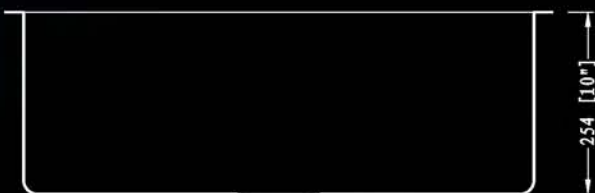

Rough In Dimensions:

Diagram:

Description:

Enhance the elegance and beauty of your kitchen remodeling project with this stunning handmade (Single Bowl) undermount sink manufactured with superior & highly durable 16 gauge T-304 stainless steel.