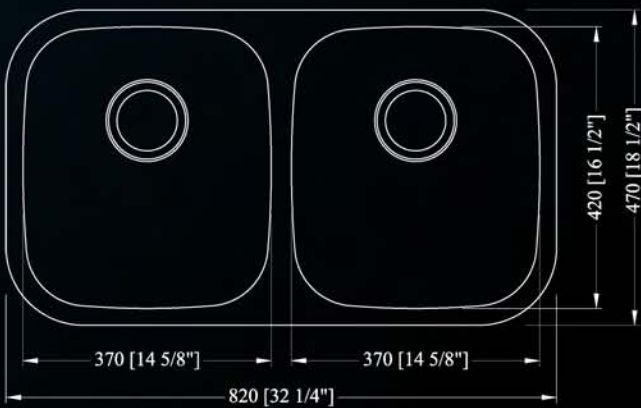

Specifications:

- ▶ Exclusive Klazz Collection
- ▶ 18 Gauge T-304 Stainless Steel
- ▶ 32 1/4" X 18 1/2" X 9"
- ▶ 20mm/0.75 Radius Covered
- ▶ Double Bowl Under Mount Sink

Rough In Dimensions:

Diagram:

Description: