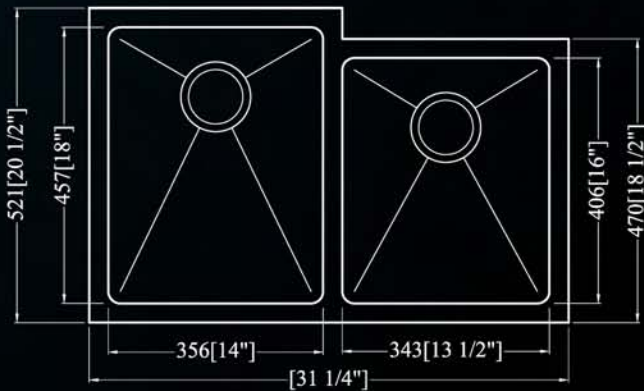

Specifications:

- ▶ Exclusive Klazz Collection
- ▶ 16 Gauge T-304 Stainless Steel
- ▶ 31 1/4" X 20 1/2" X 10"
- ▶ 20mm/0.75 Radius Covered Center
- ▶ Double Bowl Under Mount Sink

Rough In Dimensions:

Diagram: