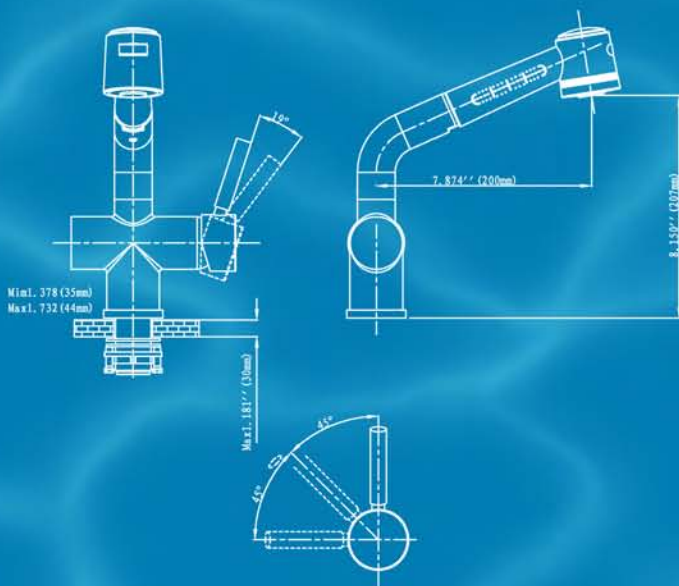

Description

Diagram

When it come to redefining the beauty of your new kitchen, nobody does it better than Klazz. Our line of stunning kitchen faucets infuse a perfect balance of beautiful design, incredible versatility and long lasting durability.

Whether you're replacing an existing faucet or selecting a one as part of a larger remodeling plan, Klazz has exactly what you need to bring out the beauty of your home kitchen.