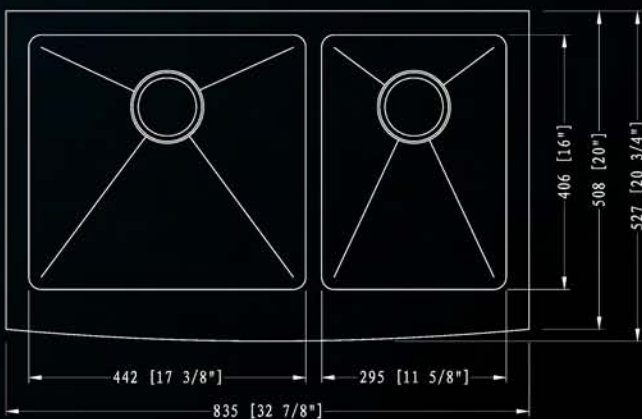

Rough In Dimensions:

Diagram:

Description:

Enhance the elegance and beauty of your kitchen remodeling project with this stunning handmade (Single Bowl) apron sink manufactured with superior & highly durable 16 gauge T-304 stainless steel.