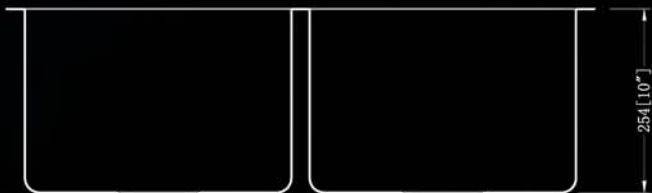

Specifications:

- ▶ Exclusive Klazz Collection
- ▶ 16 Gauge T-304 Stainless Steel
- ▶ 31 1/4" X 20 1/2" X 10"
- ▶ 20mm/0.75 Radius Covered Center
- ▶ Double Bowl Under Mount Sink

Rough In Dimensions:

Diagram: