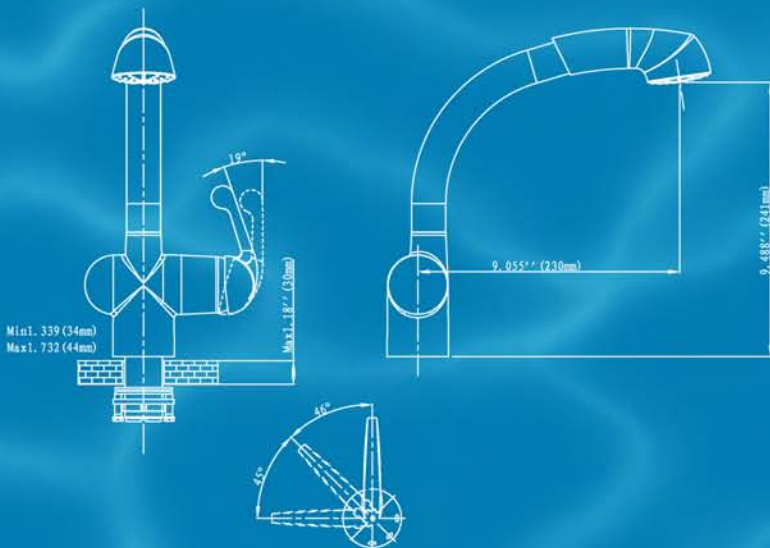

Description

Diagram

When it come to redefining the beauty of your new kitchen, nobody does it better than Klazz. Our line of stunning kitchen faucets infuse a perfect balance of beautiful design, incredible versatility and long lasting durability.

Whether you're replacing an existing faucet or selecting a one as part of a larger remodeling plan, Klazz has exactly what you need to bring out the beauty of your home kitchen.