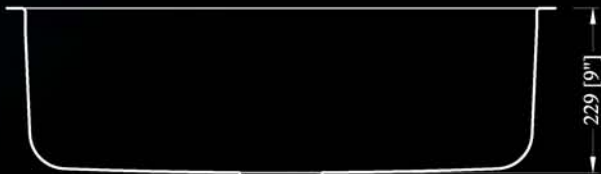

Specifications:

- ▶ Exclusive Klazz Collection
- ▶ 18 Gauge T-304 Stainless Steel
- ▶ 30" X 18 1/8" X 9"
- ▶ 20mm/0.75 Radius Covered
- ▶ Single Bowl Under Mount Sink

Rough In Dimensions:

Diagram:

Description: