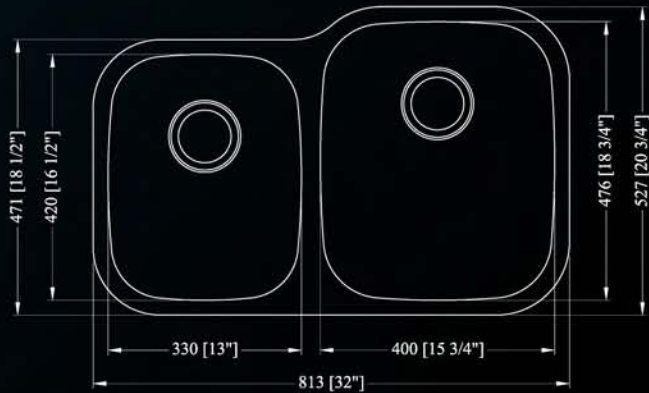

Specifications:

- ▶ Exclusive Klazz Collection
- ▶ 18 Gauge T-304 Stainless Steel
- ▶ 32" X 18 1/2" X 9"
- ▶ 20mm/0.75 Radius Covered
- ▶ Double Bowl Under Mount Sink

Rough In Dimensions:

Diagram:

Description: