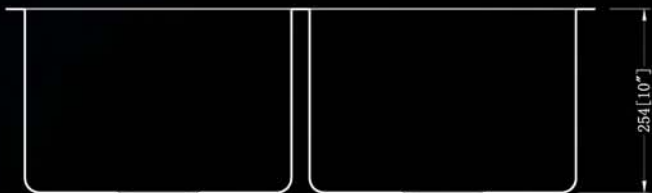

Specifications:

- ▶ Exclusive Klazz Collection
- ▶ 16 Gauge T-304 Stainless Steel
- ▶ 32" X 18" X 10"
- ▶ 20mm/0.75 Radius Covered Center
- ▶ Double Bowl Under Mount Sink

Rough In Dimensions:

Diagram:

Description: