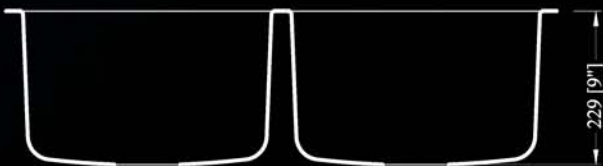

Specifications:

- ▶ Exclusive Klazz Collection
- ▶ 18 Gauge T-304 Stainless Steel
- ▶ 32 1/4" X 18 1/2" X 9"
- ▶ 20mm/0.75 Radius Covered
- ▶ Double Bowl Under Mount Sink

Rough In Dimensions:

Diagram:

Description: