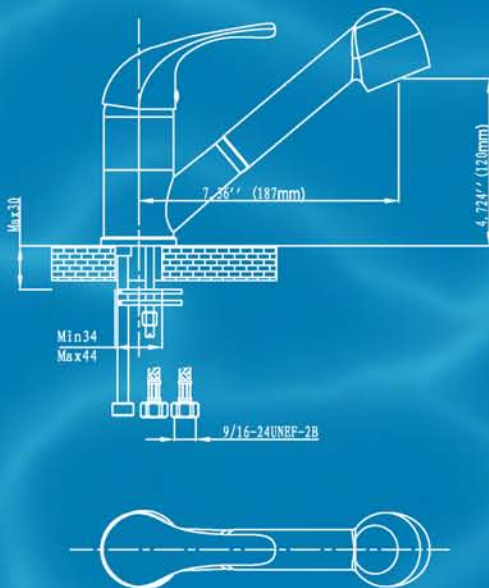

When it come to redefining the beauty of your new kitchen, nobody does it better than Klazz. Our line of stunning kitchen faucets infuse a perfect balance of beautiful design, incredible versatility and long lasting durability.

Whether you're replacing an existing faucet or selecting a one as part of a larger remodeling plan, Klazz has exactly what you need to bring out the beauty of your home kitchen.