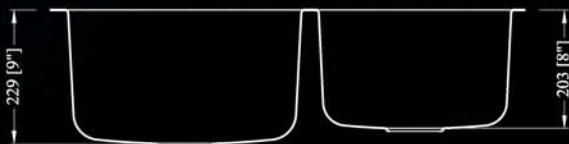

Rough In Dimensions:

Diagram:

Description:

When it comes to your new kitchen remodeling project, count on quality you can trust. This beautiful (Double Bowl) undermount sink, manufactured with durable 18 gauge T-304 stainless steel, will stand up to heavy use while enhancing the beauty and elegance of your kitchen.