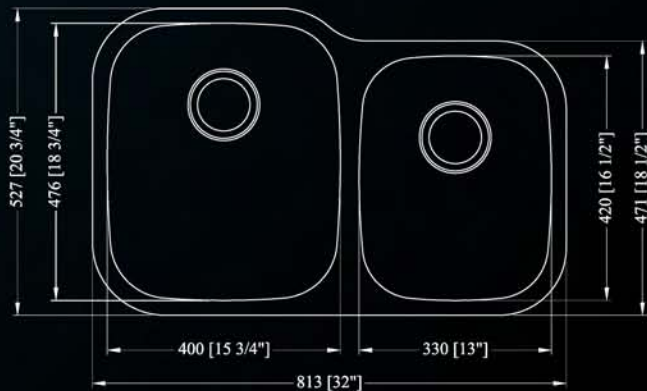

Rough In Dimensions:

Diagram:

Description:

When it comes to your new kitchen remodeling project, count on quality you can trust. This beautiful (Double Bowl) undermount sink, manufactured with durable 18 gauge T-304 stainless steel, will stand up to heavy use while enhancing the beauty and elegance of your kitchen.