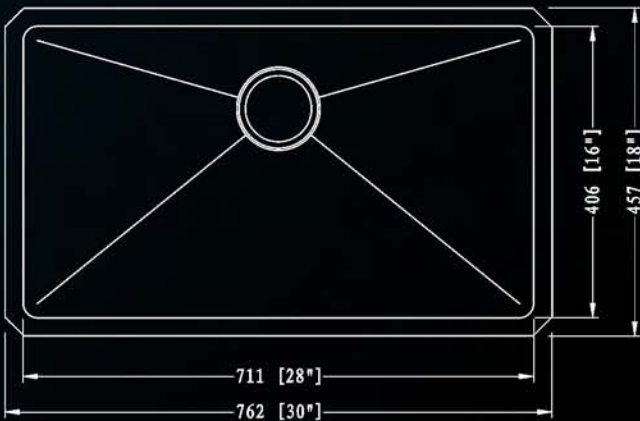

Rough In Dimensions:

Diagram:

Description:

Enhance the elegance and beauty of your kitchen remodeling project with this stunning handmade (Single Bowl) undermount sink manufactured with superior & highly durable 16 gauge T-304 stainless steel.