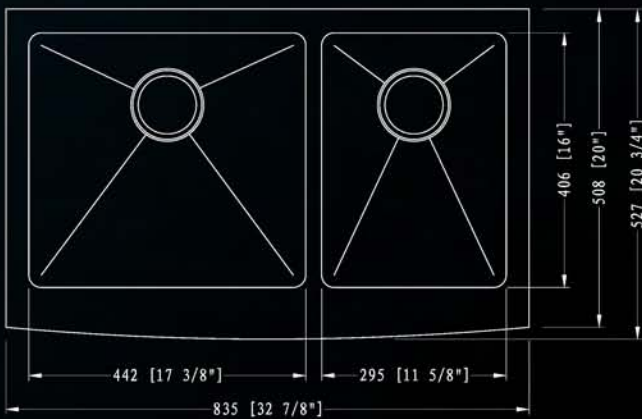

Specifications:

- ▶ Exclusive Klazz Collection
- ▶ 16 Gauge T-304 Stainless Steel
- ▶ 32 7/8" X 20 3/4" X 10"
- ▶ 20mm/0.75 Radius Covered Center
- ▶ Double Bowl Apron Sink

Rough In Dimensions:

Diagram:

Description: